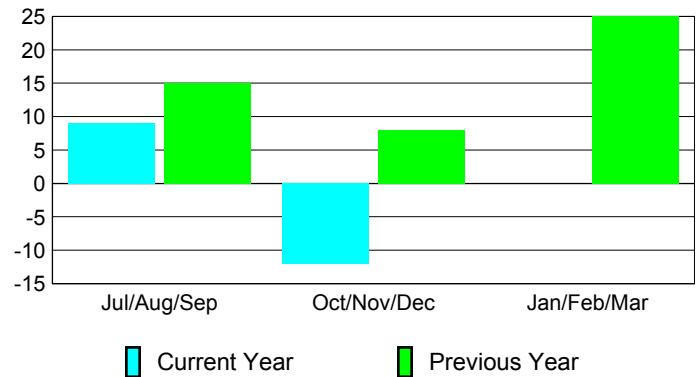

Club Results 2012-2013

Goal, New, Dropped, Gain/Loss

Comparison of Club Gain/Loss

Current Year Compared to the Previous Year

YTD Status Quo Clubs 2012-2013

Status Quo Clubs Compared to Status Quo Members

MEMBERSHIP

Membership Results
2012-2013

Membership
2011-2012

Month	Net Memb Goal	Actual New Memb	Actual Dropped Memb	Gain/Loss of Memb	Gain/Loss of Memb
Jul/Aug/Sep	25	101	-92	9	15
Oct/Nov/Dec	10	50	-62	-12	8
Jan/Feb/Mar	25				25
Totals	60	151	-154	-3	48

Membership Results 2012-2013

Goal, New, Dropped, Gain/Loss

Comparison of Membership Gain/Loss

Current Year Compared to the Previous Year

Gender Comparison 2012-2013

Jul/Aug/Sep

Oct/Nov/Dec

Jan/Feb/Mar