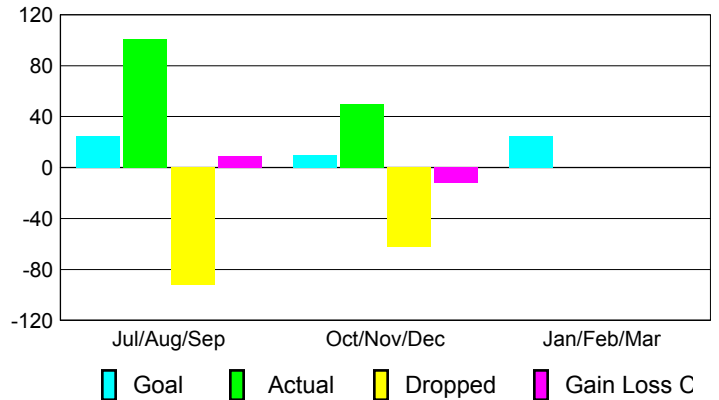

Membership Results 2012-2013

Goal, New, Dropped, Gain/Loss

Comparison of Membership Gain/Loss

Current Year Compared to the Previous Year